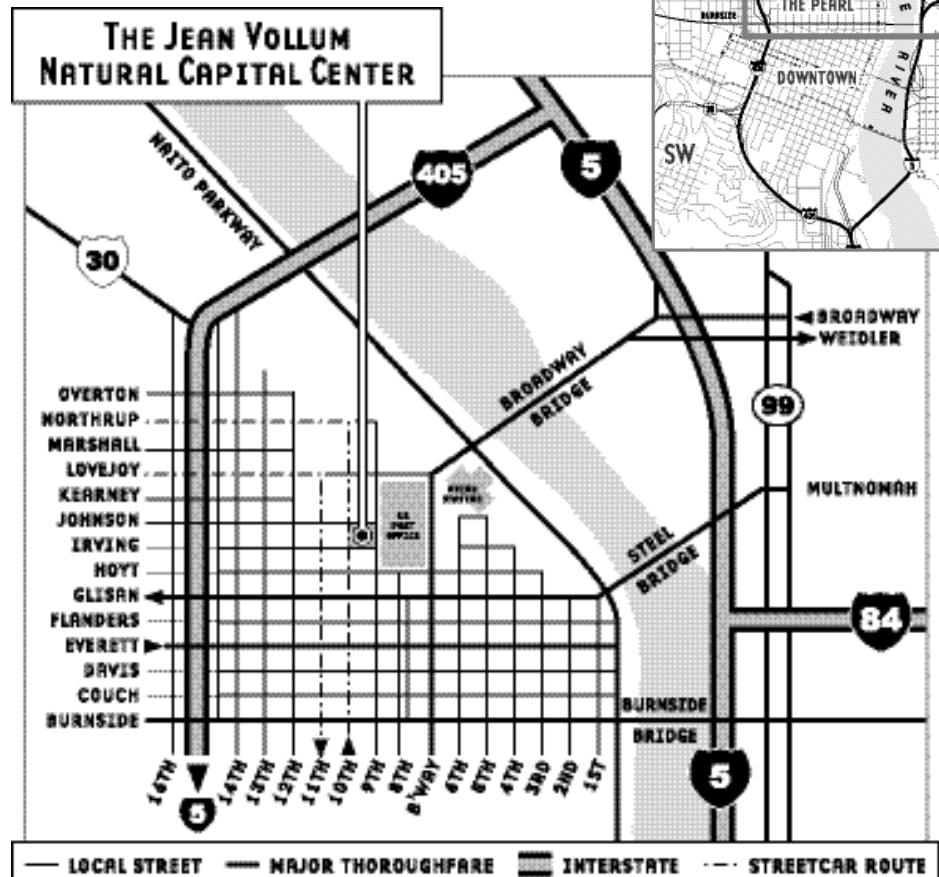

FROM THE WEST:

- US-26 East (Sunset Highway)
- North on I-405
- Exit #2B - Everett Street
- Right onto NW Everett Street
- Left onto NW 10th Avenue

PORTLAND STREETCAR Running from Portland State University (PSU) through downtown and the Pearl district, the Portland Streetcar stops at the Natural Capital Center (exit at NW 10th Ave. and Johnson St.). Visit www.portlandstreetcar.org for more information.

TRI-MET BUS Ride the #77 Broadway/Halsey bus to NW 9th & Irving. Visit www.tri-met.org for more information.

UNION STATION Within walking distance from the Center, Portland's Union Station services Amtrak trains from a variety of origins. From the station, walk south to NW Hoyt, turn right, walk west to NW 9th Ave., turn right, and walk one block to the Center. Visit www.amtrak.com for more information.

BICYCLE The Center has ample bike parking at the NW 10th Avenue entrance.

CAR There are public-pay lots available at NW 12th and Hoyt, NW 10th and Hoyt, NW 14th and Kearney, and NW 8th and Flanders, as well as on-street parking nearby. See directions at left.