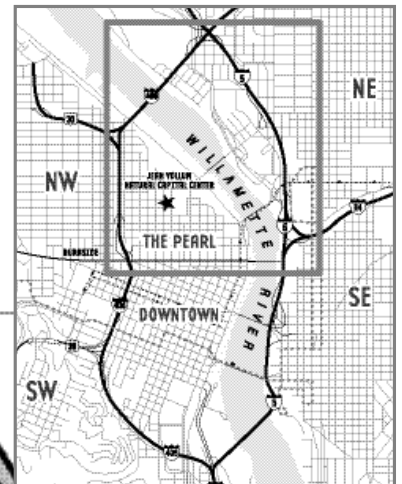

FROM THE WEST:

- US-26 East (Sunset Highway)
- North on I-405
- Exit #2B - Everett Street
- Right onto NW Everett Street
- Left onto NW 10th Avenue

PORTLAND STREETCAR Running from Portland State University (PSU) through downtown and the Pearl district, the Portland Streetcar stops at the Natural Capital Center (exit at NW 10th Ave. and Johnson St.). Visit www.portlandstreetcar.org for more information.

TRI-MET BUS Ride the #77 Broadway/Halsey bus to NW 9th & Irving. Visit www.tri-met.org for more information.

UNION STATION Within walking distance from the Center, Portland's Union Station services Amtrak trains from a variety of origins. From the station, walk south to NW Hoyt, turn right, walk west to NW 9th Ave., turn right, and walk one block to the Center. Visit www.amtrak.com for more information.

BICYCLE The Center has ample bike parking at the NW 10th Avenue entrance.

CAR There are public-pay lots available at NW 12th and Hoyt, NW 10th and Hoyt, NW 14th and Kearney, and NW 8th and Flanders, as well as on-street parking nearby. See directions at left.